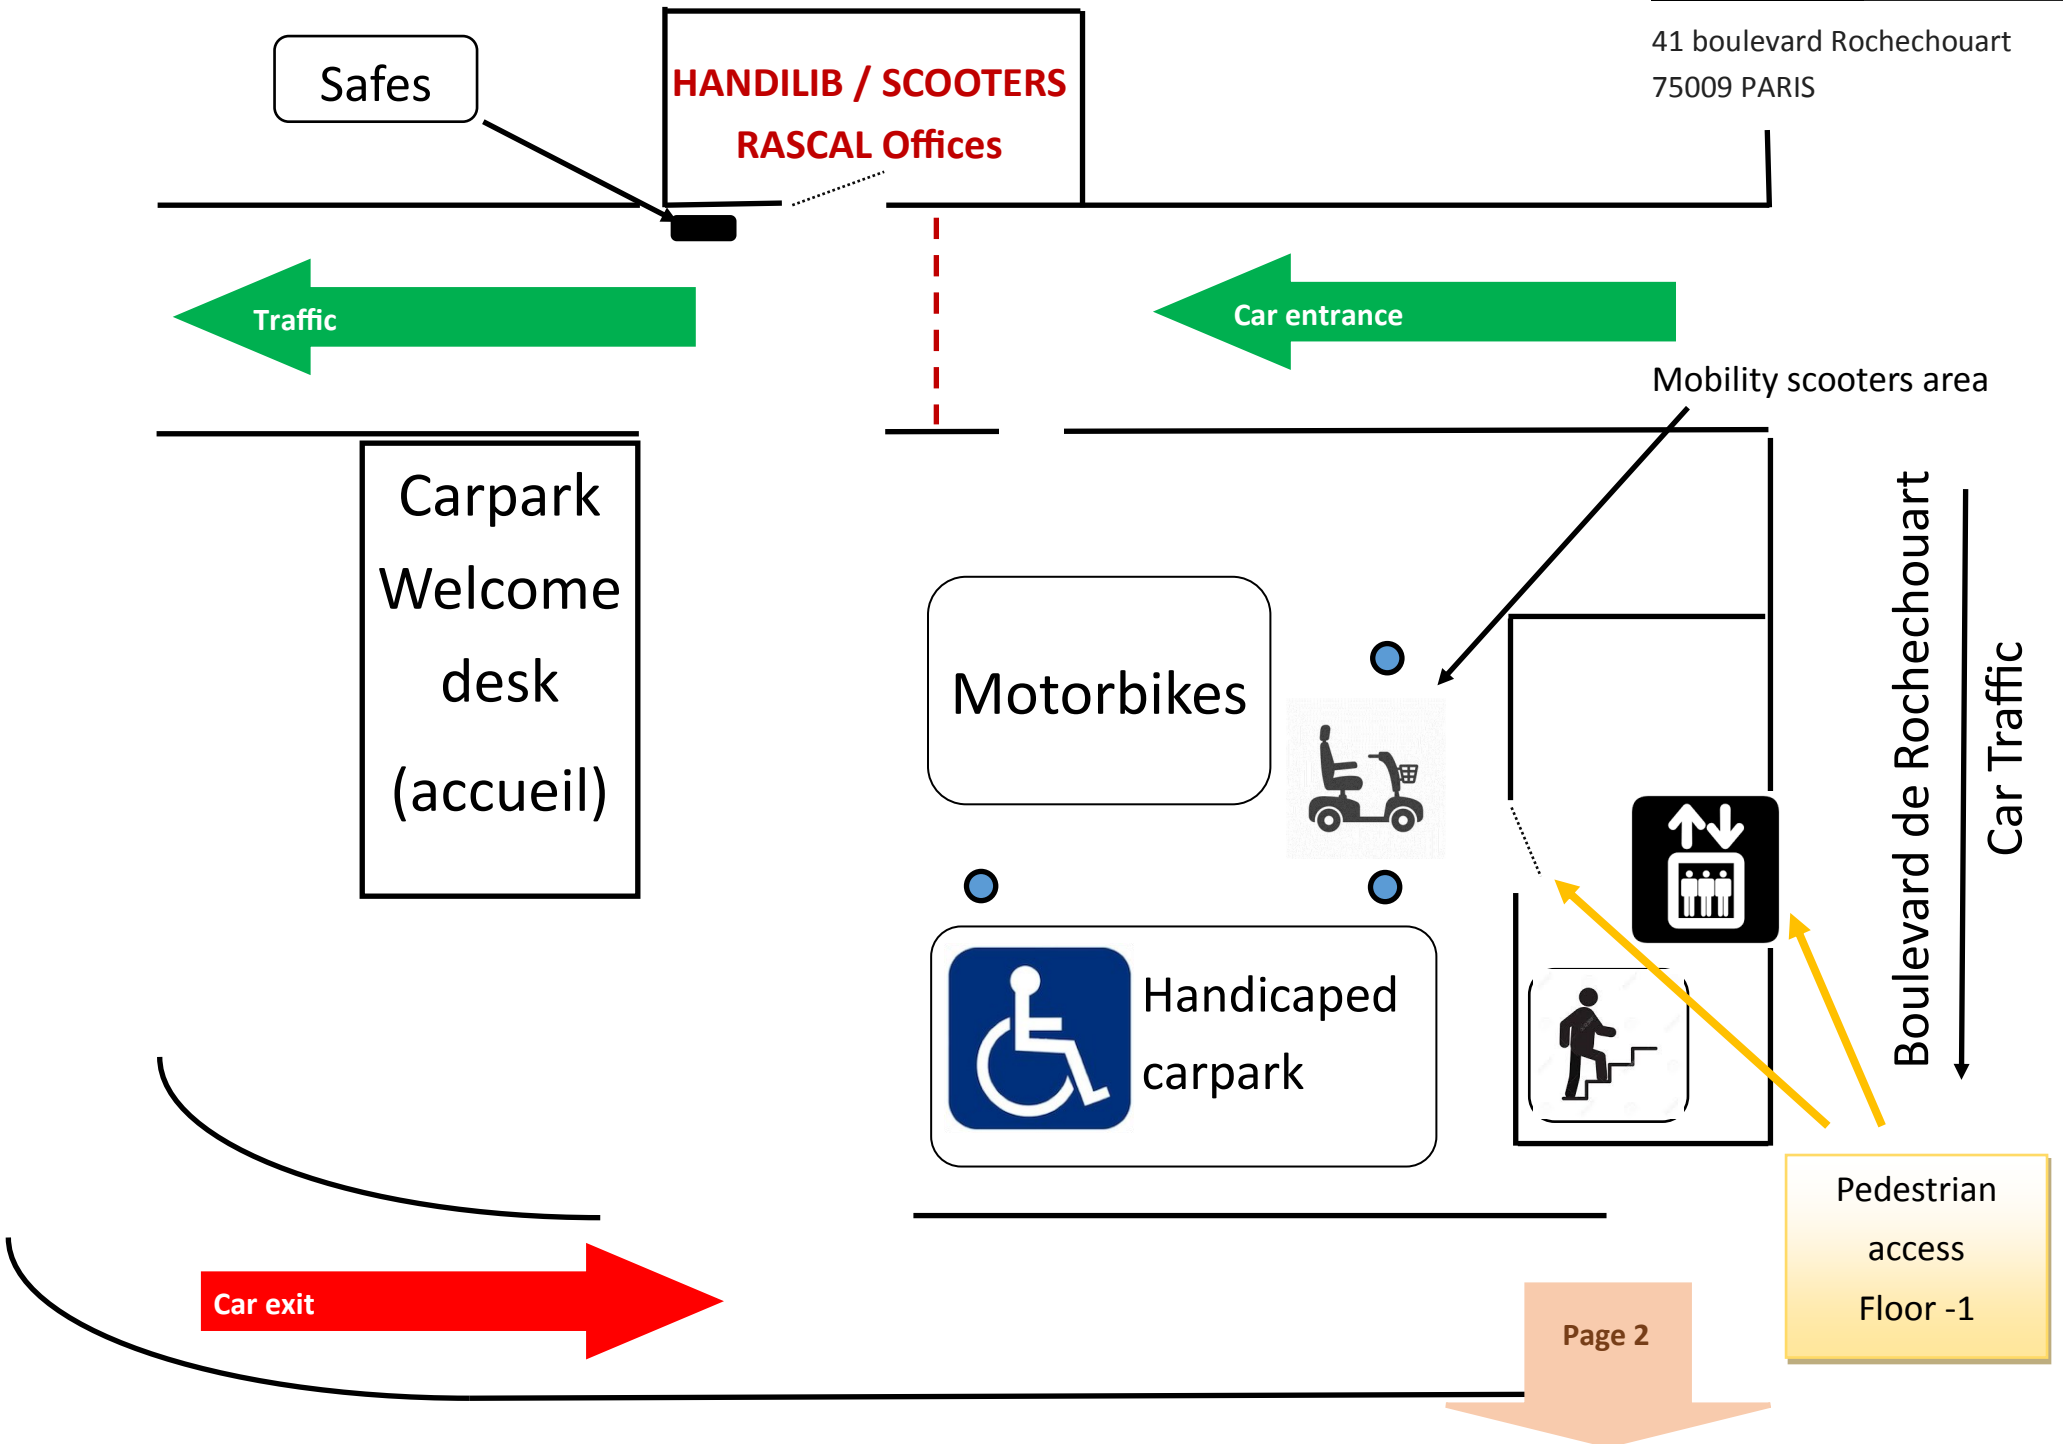

Parking ANVERS

41 boulevard Rochechouart
75009 PARIS

Parking Saemes Anvers

Address : 41 Boulevard de Rochechouart, 75009 Paris

Take the lift to go to basement -1

You can take the lift with your Mobility scooter

Call button to activate the lift

The **HANDI LIB /Scooter Rascal** offices are in front the welcome desk (Accueil parking), on the right hand side of the car gate

Mobility scooters are in front of the door, next to the handicapped parking spaces

We will give you the safe number with the relevant code where you can find the keys of your mobility scooter (or of the shop) with a charger