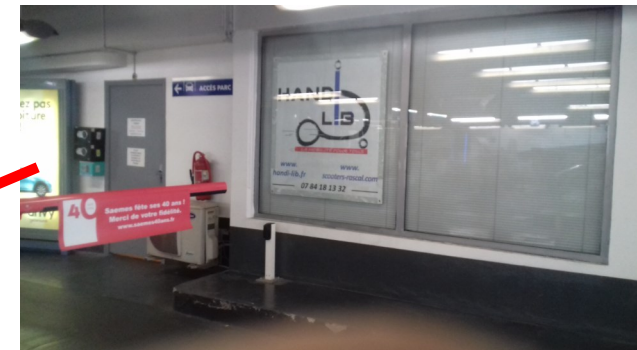

Parking ANVERS

41 boulevard Rochechouart
75009 PARIS

Parking Saemes Anvers

Address : 41 Boulevard de Rochechouart, 75009 Paris

Take the lift to go to basement -1

You can take the lift with your Mobility scooter

Call button to activate the lift

The **HANDI LIB /Scooter Rascal** offices are in front the welcome desk (Accueil parking), on the right hand side of the car gate

Mobility scooters are in front of the door, next to the handicapped parking spaces